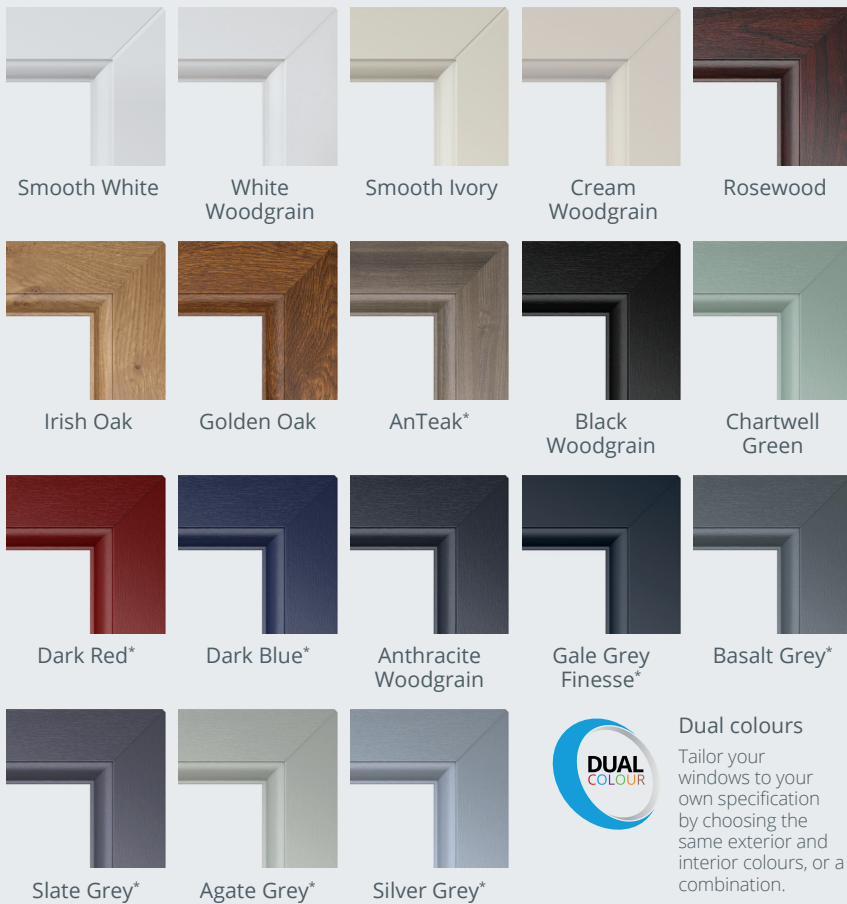

*Longer lead times required