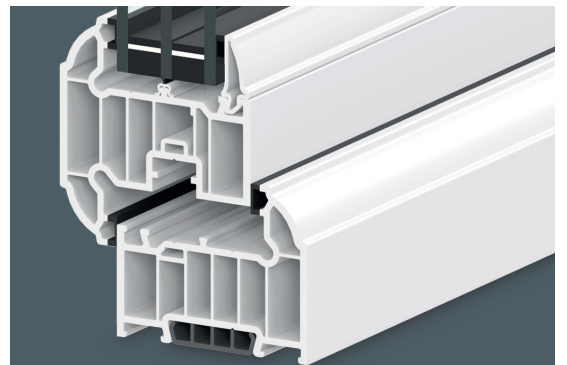

Energy efficiency

Our windows come with the Liniar range of multi-chambered profiles as standard, achieving the highest possible BFRC Energy Ratings in the industry.